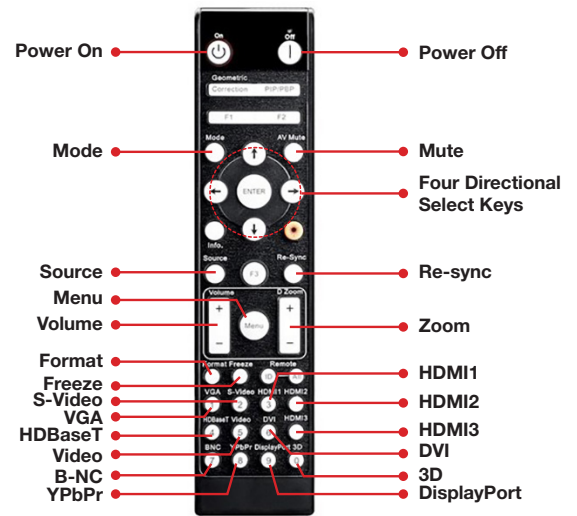

Warranty

2 Year parts and labor limited warranty on the projector, 5-year or 12,000 hour light source warranty (whichever comes first)

What's in the Box

ZH406ST, AC power cable, remote control, batteries, quick start user manual

Accessories

Universal Ceiling mount: OCM815W
Universal Ceiling mount: OCM818W-RU
Universal Ceiling mount: BM-5001U
Remote (replacement): BR-3075W
4K UHD Casting and mirroring adapter: UHDCast Pro
QuickCast Pro 4K HDMI starter kit: QCP-SK-4K-HDMI (1 TX and 1 RX)
QuickCast Pro 4K HDMI starter kit: QCP-4K-KIT (2 TX, 1 RX, 1 Cradle)

UPC 796435 44 439 6

Optoma.com