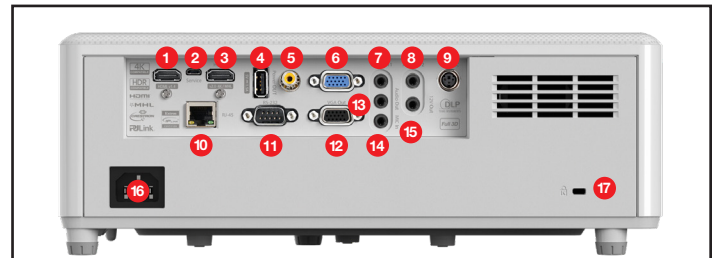

PHYSICAL SPECIFICATIONS

Security	Kensington® lock port, password (OSD)
Weight	10 lbs
Dimensions (W x H x D)	13.26" x 4.8" x 10.5"

*Light source life is dependent on brightness mode, display mode, usage, environmental conditions and more. Light source brightness can decrease over time.

†Watching 3D projection while wearing 3D glasses for an extended period of time may cause headaches or fatigue. If you experience a headache, fatigue or dizziness, stop viewing the 3D projection and rest.

Portrait orientation must follow the recommended positions. Please consult the user manual for further information.

1. HDMI 2 (1.4a)	7. Audio-In	13. Audio-Out
2. Mini USB (service)	8. Audio-In 2	14. Mic-In
3. HDMI 1 (2.0 wMHL)	9. 3D Sync	15. 12V Trigger
4. USB Power (1.5A)	10. RJ-45	16. AC Power
5. Composite	11. RS232	17. Lock
6. VGA-In	12. VGA-Out